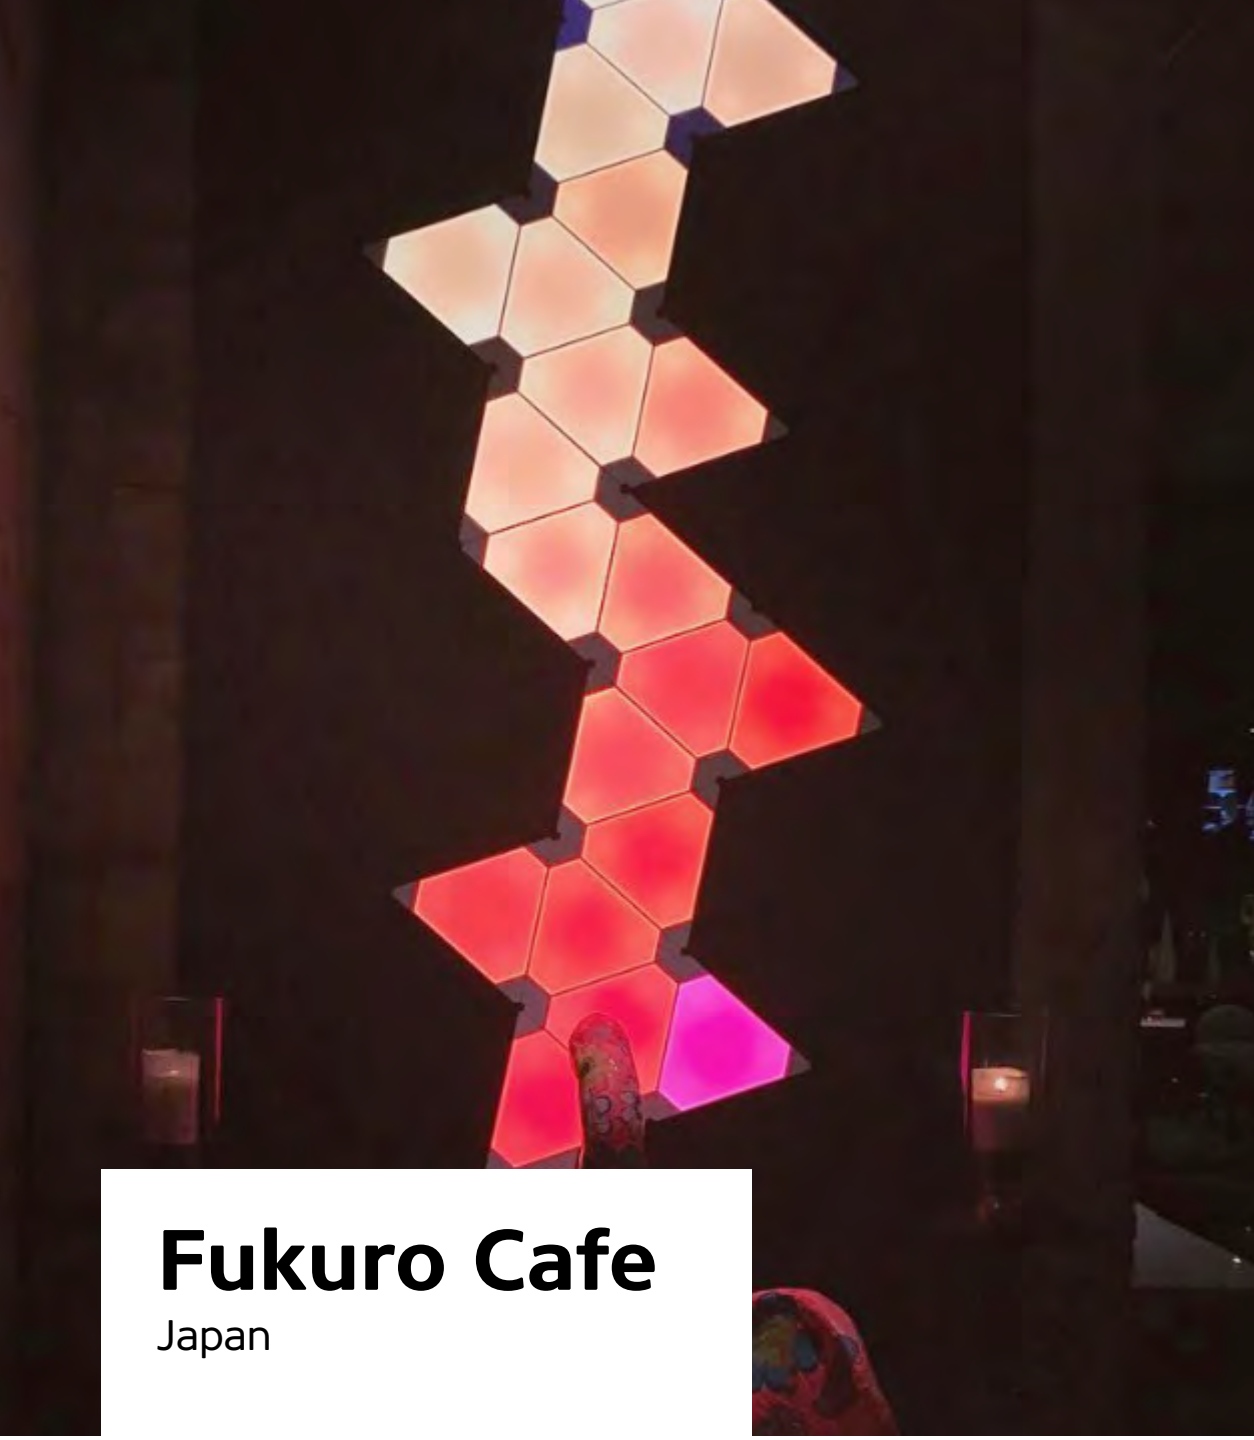

Fukuro Cafe
Japan