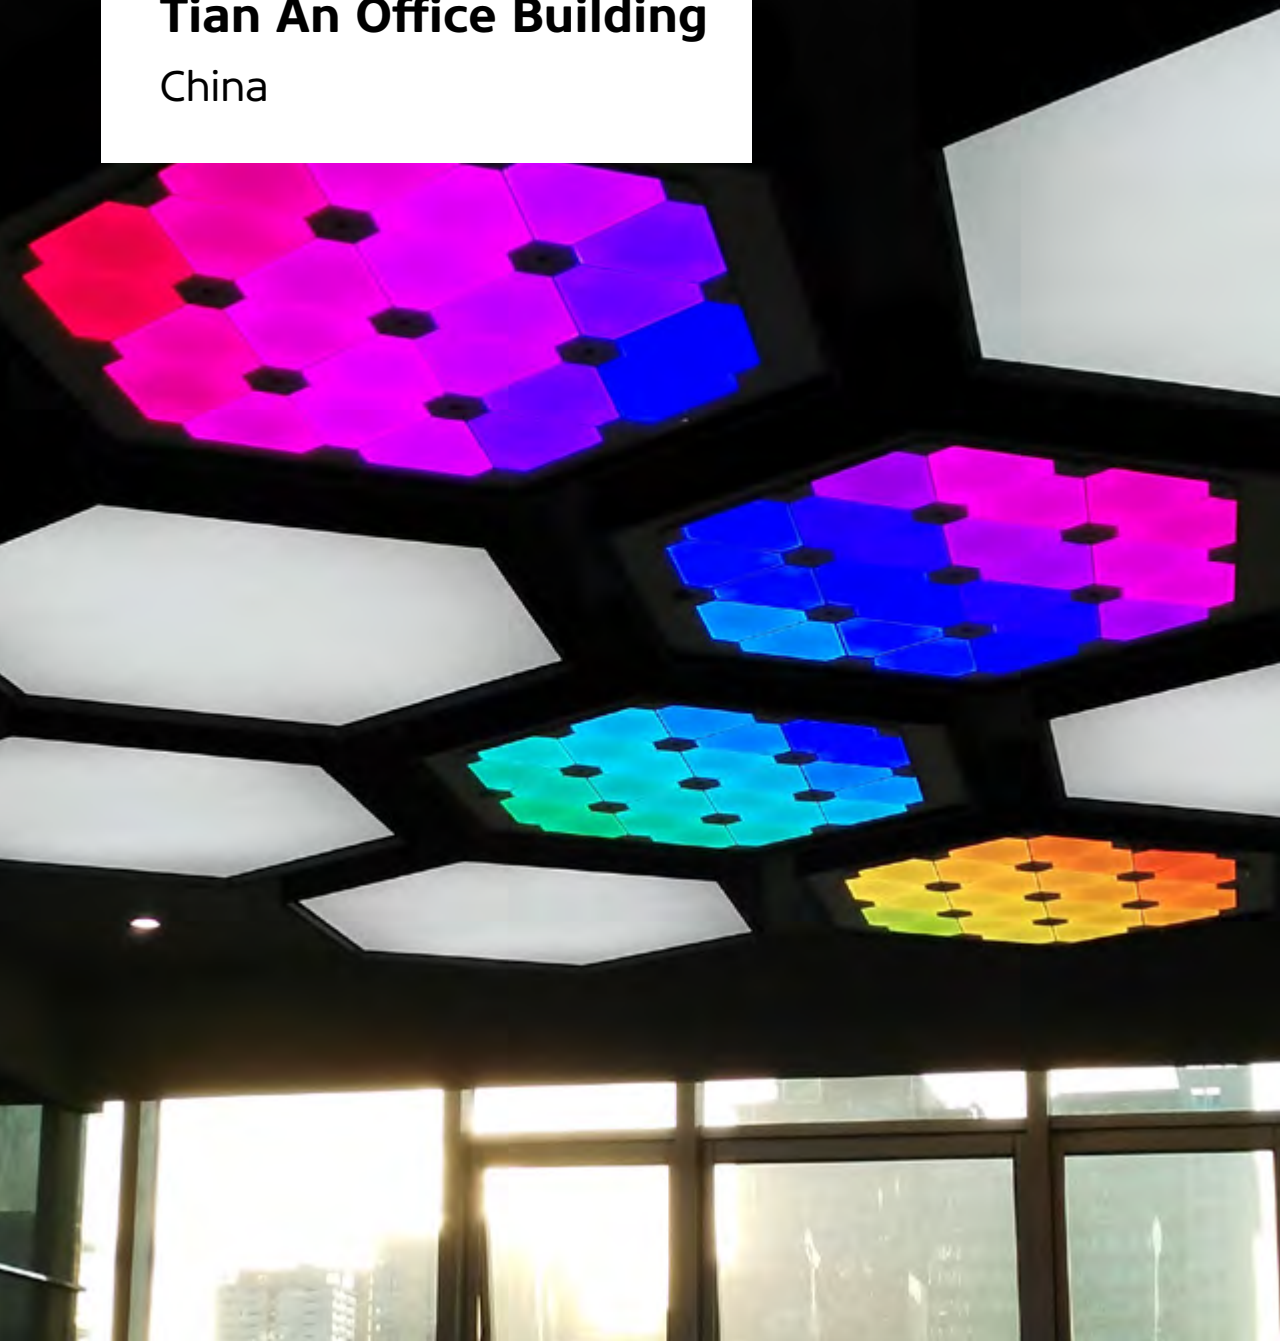

MaRS
Toronto

Princess Sparkly Butt
TV Show (Toronto)

Four Seasons Hotel
Mumbai, India

DJ Satin Jackets
Performance
Toronto

IDS
Toronto

Toronto Design Festival
Toronto

Tian An Office Building
China

Home Decor
Consumer Submission